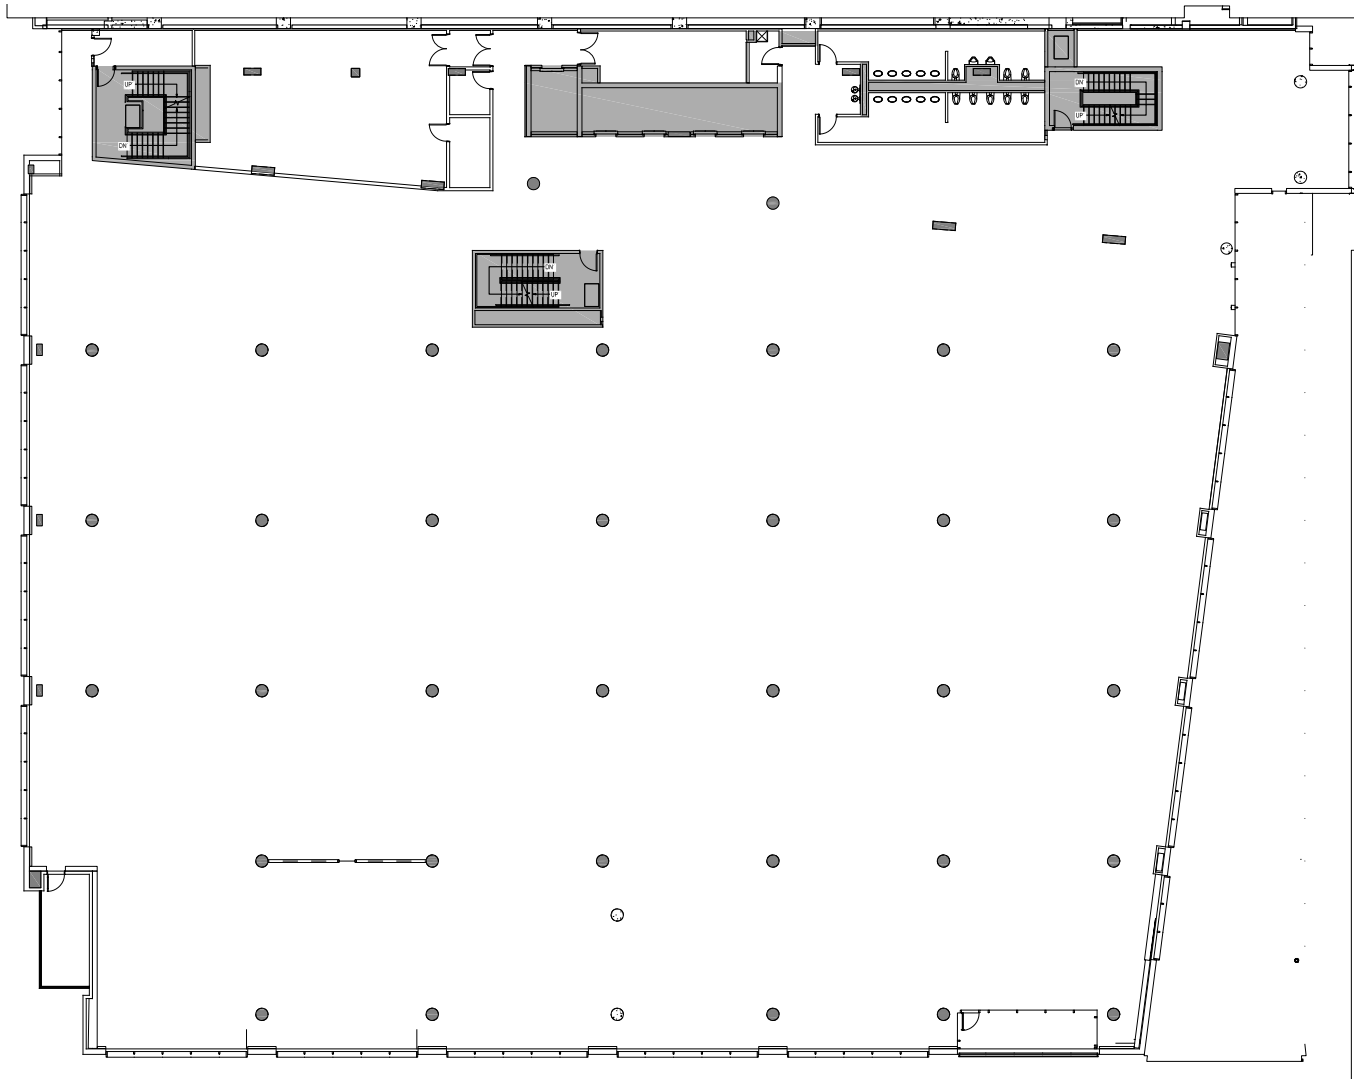

THIRD FLOOR
40,497 SF

FULTON^W
1330 W FULTON

FOR LEASE | OFFICE@STERLINGBAY.COM | 312.202.3478