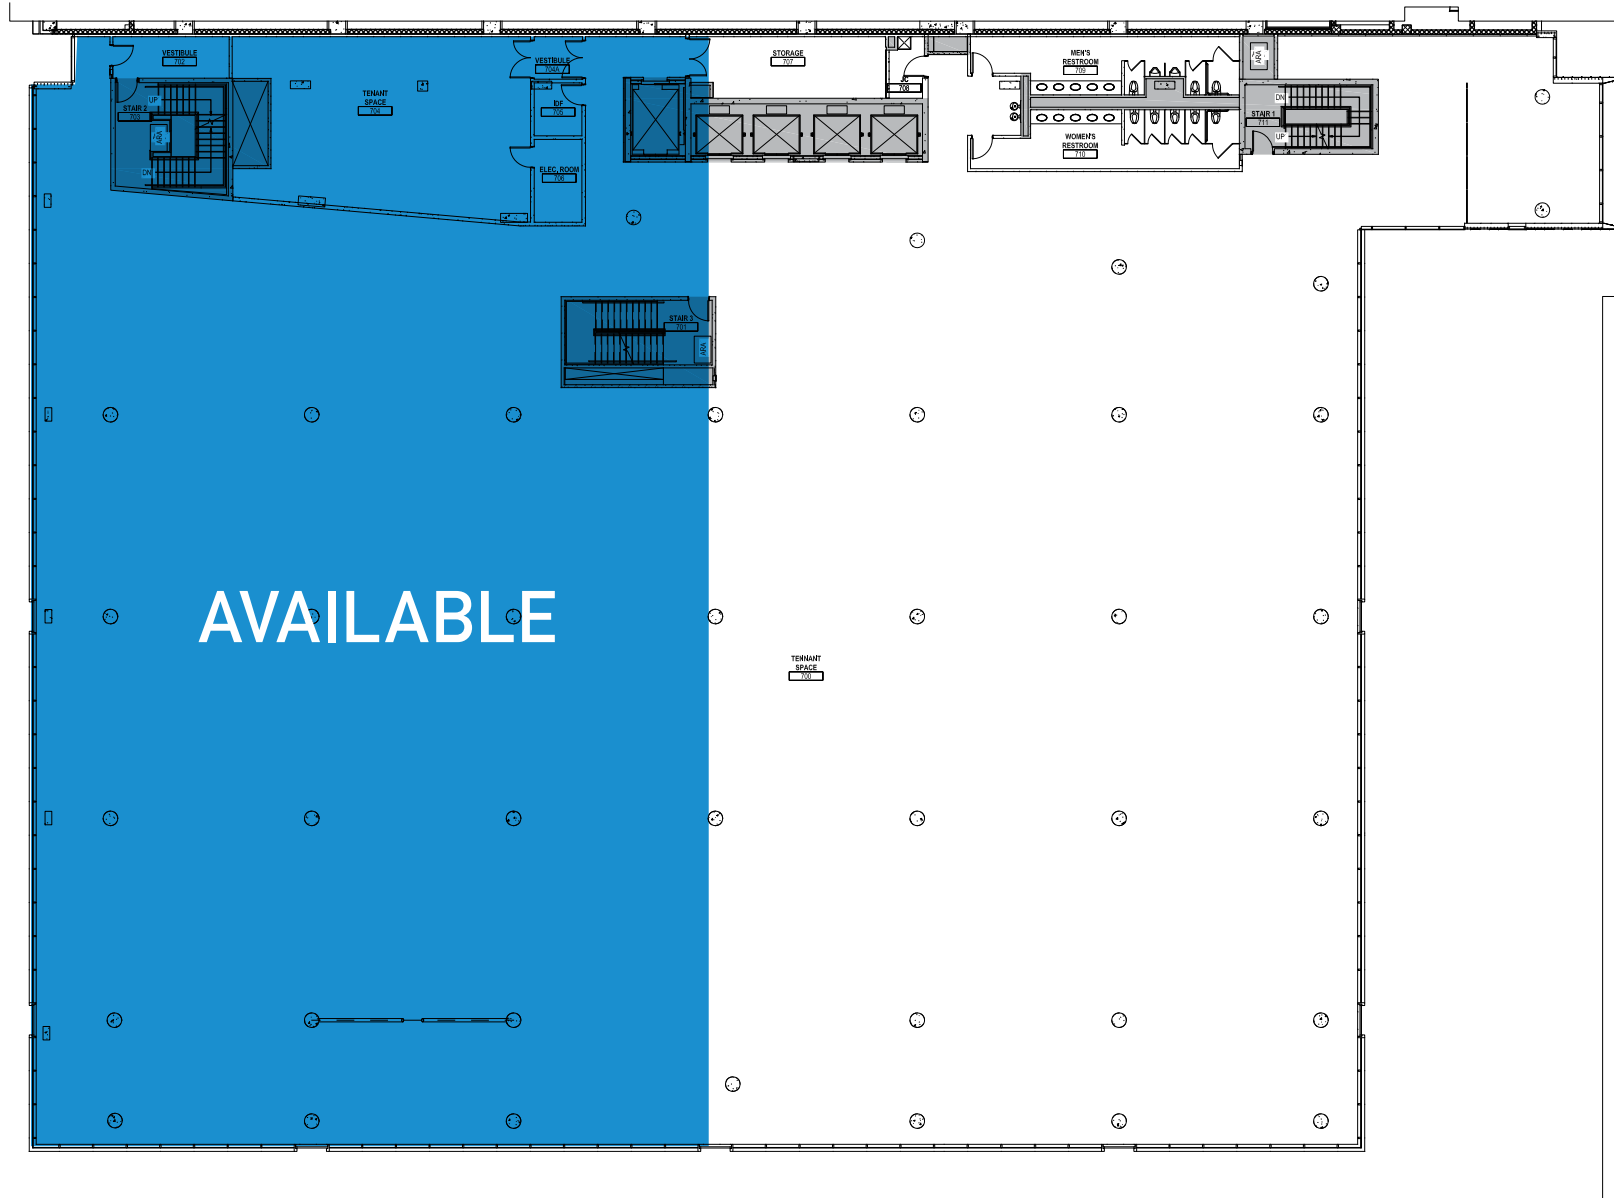

THIRD FLOOR
40,497 SF

FULTON^W
1330 W FULTON

FOR LEASE | OFFICE@STERLINGBAY.COM | 312.202.3478

EIGHTH FLOOR
34,554 SF

FULTON^W
1330 W FULTON

FOR LEASE | OFFICE@STERLINGBAY.COM | 312.202.3478