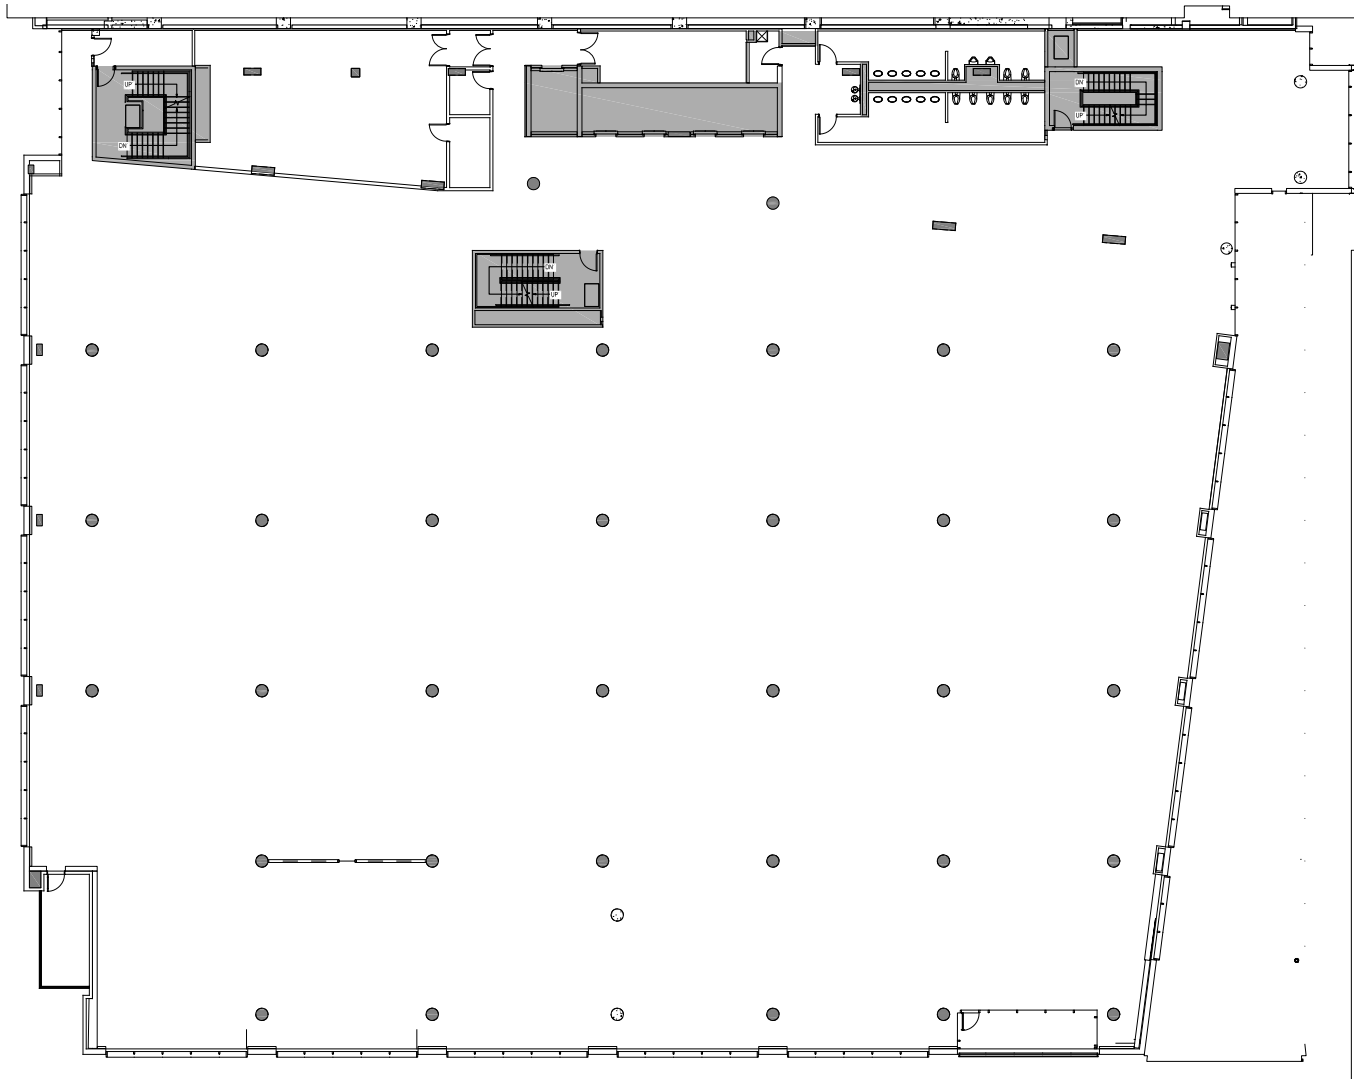

THIRD FLOOR
40,497 SF

FULTON^W
1330 W FULTON

FOR LEASE | OFFICE@STERLINGBAY.COM | 312.202.3478

EIGHTH FLOOR
34,554 SF

FULTON^W
1330 W FULTON

FOR LEASE | OFFICE@STERLINGBAY.COM | 312.202.3478